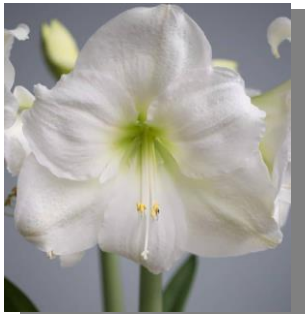

### Amaryllis

For spectacular indoor blooms in the depths of winter, nothing rivals amaryllis. Their huge, trumpet-shaped flowers provide a bold splash of color, brightening even the bleakest day.

These bulbs are strong performers, producing at least two stems per bulb, with each stem bearing at least 4 flowers.

### Amaryllis

#### Double Delicious (Red)

Item # 7072 - \$17– Quantity \_\_\_\_\_ x \$17= \_\_\_\_\_  
 Bulb Size 32-34 cm – Height 18-22" – Red petals marked with narrow white flares. In sunlight, the petals have a sheen that appears as a halo around the center. The form recalls a cactus dahlia — spiky but not unfriendly — or one of those fireworks that opens in successive bursts.